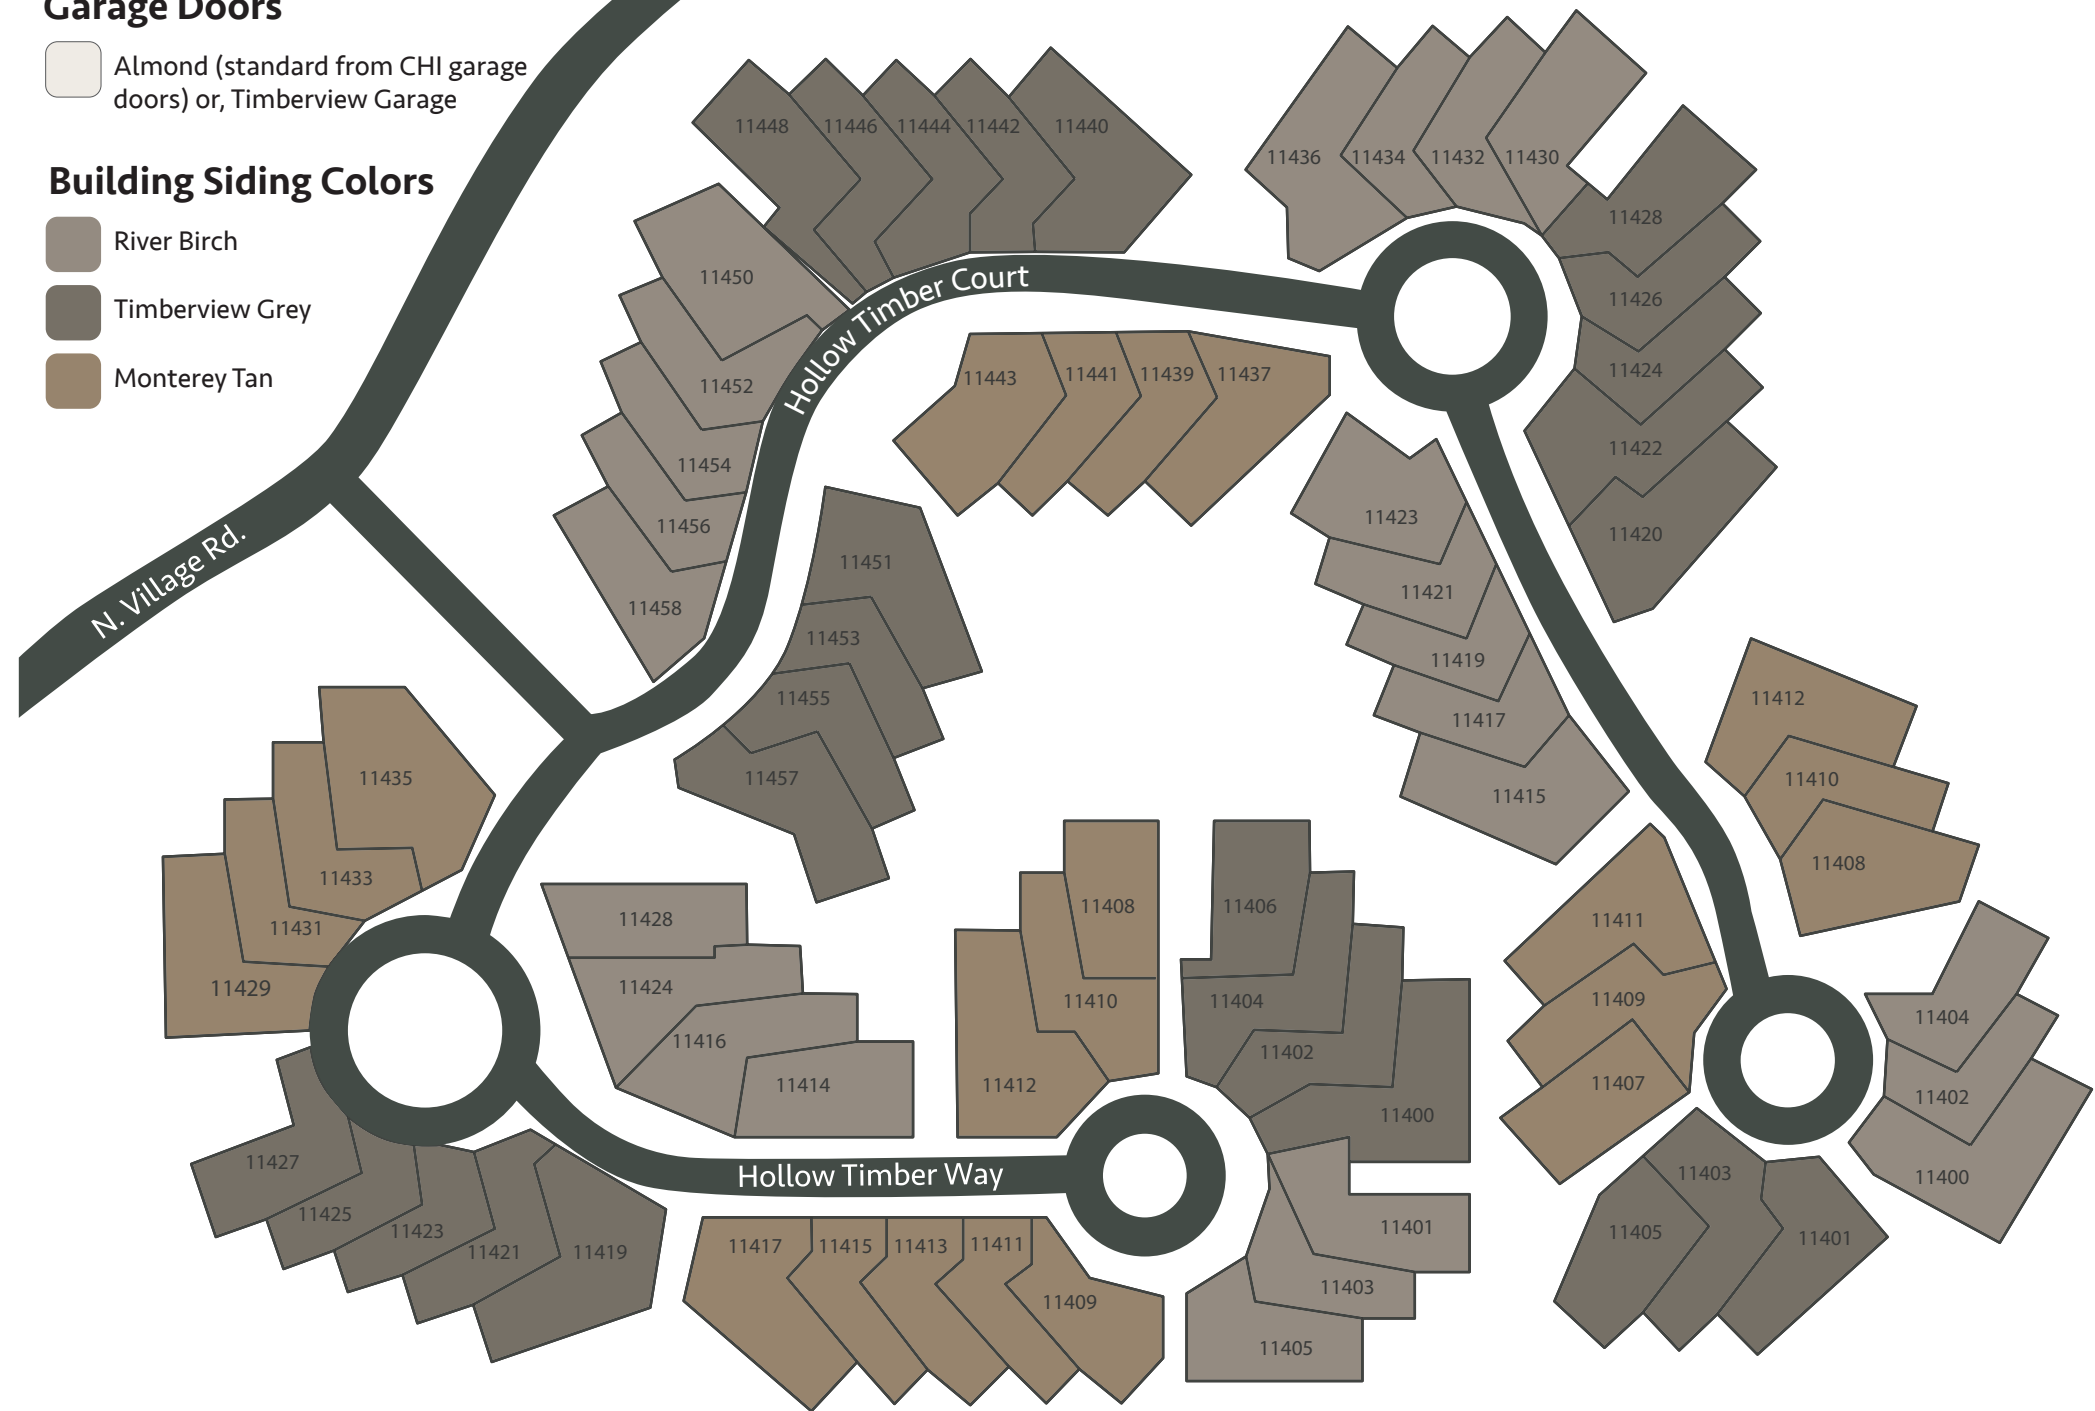

TIMBERVIEW *Approved Colors*

Only use approved color codes, provided by Sherwin Williams, or Timberview Cluster Board members.

Lot	Address	Current Color	Updated Color	Exterior Doors	Garage Door
1	11435 Hollow Timber Way	Beige	Monterey Tan	Timberview Navy	Timberview Garage
2	11433 Hollow Timber Way	Beige	Monterey Tan	Timberview Navy	Timberview Garage
3	11431 Hollow Timber Way	Beige	Monterey Tan	Timberview Navy	Timberview Garage
4	11429 Hollow Timber Way	Beige	Monterey Tan	Timberview Navy	Timberview Garage
5	11427 Hollow Timber Way	Grey	Timberview Grey	Timberview Navy	Timberview Garage
6	11425 Hollow Timber Way	Grey	Timberview Grey	Timberview Navy	Timberview Garage
7	11423 Hollow Timber Way	Grey	Timberview Grey	Timberview Navy	Timberview Garage
8	11421 Hollow Timber Way	Grey	Timberview Grey	Timberview Navy	Timberview Garage
9	11419 Hollow Timber Way	Grey	Timberview Grey	Timberview Navy	Timberview Garage
10	11428 Hollow Timber Way	Desert White	River Birch	Timberview Navy	Timberview Garage
11	11424 Hollow Timber Way	Desert White	River Birch	Timberview Navy	Timberview Garage
12	11416 Hollow Timber Way	Desert White	River Birch	Timberview Navy	Timberview Garage
13	11414 Hollow Timber Way	Desert White	River Birch	Timberview Navy	Timberview Garage
14	11417 Hollow Timber Way	Beige	Monterey Tan	Timberview Navy	Timberview Garage
15	11415 Hollow Timber Way	Beige	Monterey Tan	Timberview Navy	Timberview Garage
16	11413 Hollow Timber Way	Beige	Monterey Tan	Timberview Navy	Timberview Garage
17	11411 Hollow Timber Way	Beige	Monterey Tan	Timberview Navy	Timberview Garage
18	11409 Hollow Timber Way	Beige	Monterey Tan	Timberview Navy	Timberview Garage
19	11412 Hollow Timber Way	Beige	Monterey Tan	Timberview Navy	Timberview Garage
20	11410 Hollow Timber Way	Beige	Monterey Tan	Timberview Navy	Timberview Garage
21	11408 Hollow Timber Way	Beige	Monterey Tan	Timberview Navy	Timberview Garage
22	11406 Hollow Timber Way	Grey	Timberview Grey	Timberview Navy	Timberview Garage
23	11404 Hollow Timber Way	Grey	Timberview Grey	Timberview Navy	Timberview Garage
24	11402 Hollow Timber Way	Grey	Timberview Grey	Timberview Navy	Timberview Garage